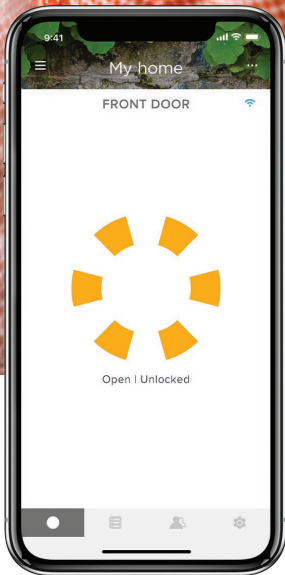

Works with your smart home

Upgrade any Assure Lever to integrate seamlessly with your smart home or alarm system.*

Just plug a Yale Smart Module into the slot above the lever's battery compartment. Modules can be sold separately or included with the lever.

* Features may vary with integration system.

Monitor, lock and unlock from anywhere

View access history of who's entered your home

Receive notifications on your smartphone

Set schedules for your lock

Create entry codes for friends and family from your smartphone

Works with Yale Access

Control from anywhere

Lock and unlock your door from your app, anywhere in the world.

See access history

Receive real-time notifications and view a 24/7 activity feed.

Share access with others

Manage entry codes or virtual keys for people you trust.

DoorSense™

Check the status of the door and see if your door is securely closed and locked.

Connects with:

Unlocks automatically as you approach via Bluetooth