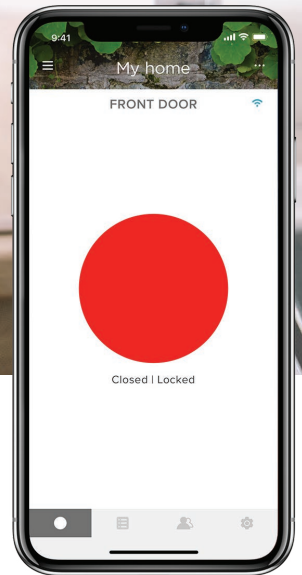

* Features may vary with integration system.

Monitor, lock and unlock from anywhere

View access history of who's entered your home

Receive notifications on your smartphone

Set schedules for your lock

Create entry codes for friends and family from your smartphone

Works with Yale Access

Control from anywhere

Lock and unlock your door from your app, anywhere in the world.

See access history

Receive real-time notifications and view a 24/7 activity feed.

Share access with others

Manage entry codes or virtual keys for people you trust.

DoorSense™

Check the status of the door and see if your door is securely closed and locked.

Connects with:

Unlocks automatically as you approach via Bluetooth