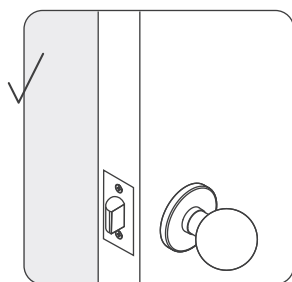

Assure Lever® Specifications

Door Specifications	• Face Bore 2 1/8" • Edge Bore 1" • Backset 2 3/8" or 2 3/4" (adjustable latch) • Edge Bore 1" • Door Thickness 1 3/8" - 1 3/4"	Temperature Range	Outside Temperature Range -30°C to 60°C = -22°F to 140°F Inside Temperature Range -15°C to 70°C = 5°F to 158°F Battery Temperature Range -10°C to 55°C = 14°F to 131°F Storage Temperature Range -40°C to 85°C = -40°F to 185°F
Strikes / Latches	Strike Plate 1" x 2 3/4" RC Round Corner Latch 2 3/8" or 2 3/4" Adjustable Latch Faceplate 1" x 2 1/4" RC Round Corner	In the Box	• Yale Assure Lever • 2 Academy Levers • Mounting Hardware • 4 AA Batteries • Door Template • Installation Manual • 2 Keys (with YRL216 or YRL226) • Optional: Yale Smart Module or Yale Access Kit
Keyway	KW-1 5 Pin (keyed models come with 2 keys)	Optional	Yale Z-Wave Smart Module or Yale Access Kit
Handing	Reversible	Product Measurements	
Commercial Grading	ANSI/BHMA Grade 2	Exterior	2 7/16" L x 2 9/16" W x 6 1/16" H
Warranty	for the original owner, one year warranty for electronics and lifetime limited warranty for finish and mechanical operation.	Interior	3" L x 2 3/4" W x 6 3/8" H

Lock compatibility

Side Entry

Basement

Home Office

Garage Entry