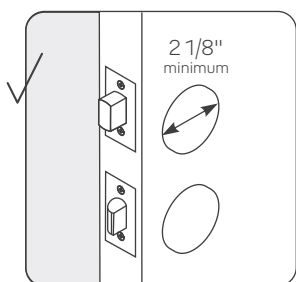

Assure Lever® Specifications

Door Specifications	• Face Bore 2 1/8" • Edge Bore 1" • Backset 2 3/8" or 2 3/4" (adjustable latch) • Edge Bore 1" • Door Thickness 1 3/8" - 1 3/4"	Temperature Range	Outside Temperature Range -30°C to 60°C = -22°F to 140°F Inside Temperature Range -15°C to 70°C = 5°F to 158°F Battery Temperature Range -10°C to 55°C = 14°F to 131°F Storage Temperature Range -40°C to 85°C = -40°F to 185°F
Strikes / Latches	Strike Plate 1" x 2 3/4" RC Round Corner Latch 2 3/8" or 2 3/4" Adjustable Latch Faceplate 1" x 2 1/4" RC Round Corner	In the Box	• Yale Assure Lever • 2 Academy Levers • Mounting Hardware • 4 AA Batteries • Door Template • Installation Manual • 2 Keys (with YRL216 or YRL226) • Optional: Yale Smart Module or Yale Access Kit
Keyway	KW-1 5 Pin (keyed models come with 2 keys)	Optional	Yale Z-Wave Smart Module or Yale Access Kit
Handing	Reversible	Product Measurements	
Commercial Grading	ANSI/BHMA Grade 2	Exterior	2 7/16" L x 2 9/16" W x 6 1/16" H
Warranty	for the original owner, one year warranty for electronics and lifetime limited warranty for finish and mechanical operation.	Interior	3" L x 2 3/4" W x 6 3/8" H

Lock compatibility

Side Entry

Basement

Home Office

Garage Entry