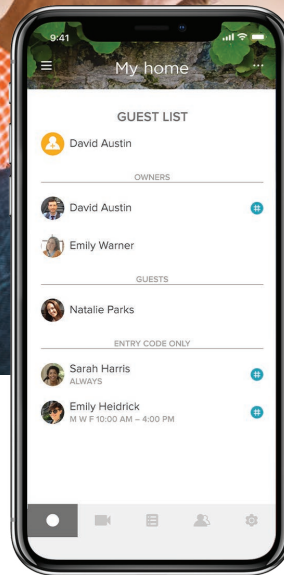

* Features may vary with integration system.

Monitor, lock and unlock from anywhere

View access history of who's entered your home

Receive notifications on your smartphone

Set schedules for your lock

Create entry codes for friends and family from your smartphone

Works with Yale Access

Control from anywhere

Lock and unlock your door from your app, anywhere in the world.

See access history

Receive real-time notifications and view a 24/7 activity feed.

Share access with others

Manage entry codes or virtual keys for people you trust.

DoorSense™

Check the status of the door and see if your door is securely closed and locked.

Connects with:

Unlocks automatically as you approach via Bluetooth

Includes Wi-Fi bridge for access anywhere

Smart together:

Works with your favorite voice assistants

Connect with leading smart home systems, voice assistants and homeshare platforms for effortless door control and access management