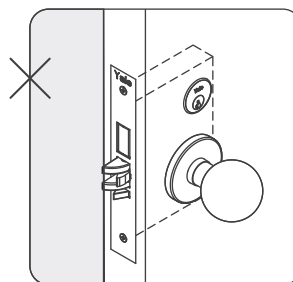

Assure Lever® Specifications

Door Specifications	• Face Bore 2 1/8" • Edge Bore 1" • Backset 2 3/8" or 2 3/4" (adjustable latch) • Edge Bore 1" • Door Thickness 1 3/8" - 1 3/4"	Temperature Range	Outside Temperature Range -30°C to 60°C = -22°F to 140°F Inside Temperature Range -15°C to 70°C = 5°F to 158°F Battery Temperature Range -10°C to 55°C = 14°F to 131°F Storage Temperature Range -40°C to 85°C = -40°F to 185°F
Strikes / Latches	Strike Plate 1" x 2 3/4" RC Round Corner Latch 2 3/8" or 2 3/4" Adjustable Latch Faceplate 1" x 2 1/4" RC Round Corner	In the Box	• Yale Assure Lever • 2 Academy Levers • Mounting Hardware • 4 AA Batteries • Door Template • Installation Manual • 2 Keys (with YRL216 or YRL226) • Optional: Yale Smart Module or Yale Access Kit
Keyway	KW-1 5 Pin (keyed models come with 2 keys)	Optional	Yale Z-Wave Smart Module or Yale Access Kit
Handing	Reversible	Product Measurements	
Commercial Grading	ANSI/BHMA Grade 2	Exterior	2 7/16" L x 2 9/16" W x 6 1/16" H
Warranty	for the original owner, one year warranty for electronics and lifetime limited warranty for finish and mechanical operation.	Interior	3" L x 2 3/4" W x 6 3/8" H

Lock compatibility

Side Entry

Basement

Home Office

Garage Entry