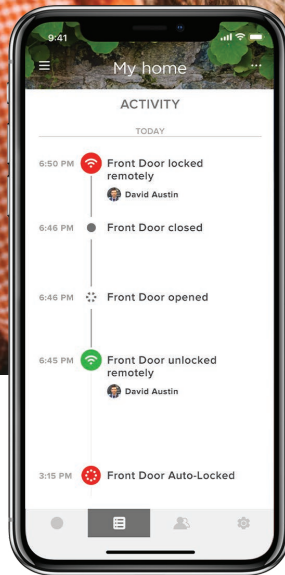

Works with your smart home

Upgrade any Assure Lever to integrate seamlessly with your smart home or alarm system.*

Just plug a Yale Smart Module into the slot above the lever's battery compartment. Modules can be sold separately or included with the lever.

* Features may vary with integration system.

Monitor, lock and unlock from anywhere

View access history of who's entered your home

Receive notifications on your smartphone

Set schedules for your lock

Create entry codes for friends and family from your smartphone

Works with Yale Access

Control from anywhere

Lock and unlock your door from your app, anywhere in the world.

See access history

Receive real-time notifications and view a 24/7 activity feed.

Share access with others

Manage entry codes or virtual keys for people you trust.

DoorSense™

Check the status of the door and see if your door is securely closed and locked.

Connects with:

Unlocks automatically as you approach via Bluetooth